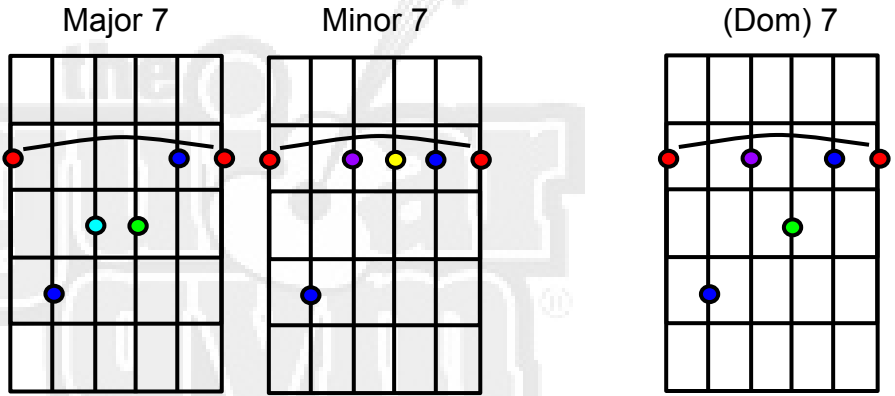

BARRE CHORD REFERENCE

E String Root

A String Root

- Root
- b3 (minor)
- 3 (Major)
- 5
- b7 (minor 7)
- 7 (Major)

Note Finder:

Open String	1st Fret	2	3	4	5	6	7	8	9	10	11	12
A String	A#/Bb	B	C	C#/Db	D	D#/Eb	E	F	F#/Gb	G	G#/Ab	A
E String	F	F#/Gb	G	G#/Ab	A	A#/Bb	B	C	C#/Db	D	D#/Eb	E