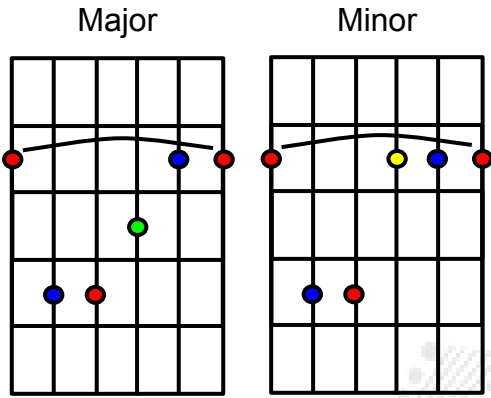

BARRE CHORD REFERENCE

E String Root

A String Root

- Root
- b3 (minor)
- 3 (Major)
- 5
- b7 (minor 7)
- 7 (Major)

Note Finder:

Open String	1st Fret	2	3	4	5	6	7	8	9	10	11	12
A String	A#/Bb	B	C	C#/Db	D	D#/Eb	E	F	F#/Gb	G	G#/Ab	A
E String	F	F#/Gb	G	G#/Ab	A	A#/Bb	B	C	C#/Db	D	D#/Eb	E