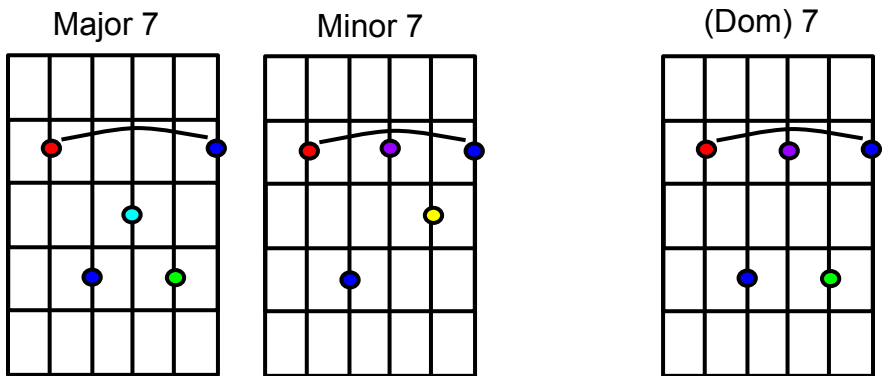

BARRE CHORD REFERENCE

E String Root

A String Root

- Root
- b3 (minor)
- 3 (Major)
- 5
- b7 (minor 7)
- 7 (Major)

Note Finder:

Open String	1st Fret	2	3	4	5	6	7	8	9	10	11	12
A String	A#/Bb	B	C	C#/Db	D	D#/Eb	E	F	F#/Gb	G	G#/Ab	A
E String	F	F#/Gb	G	G#/Ab	A	A#/Bb	B	C	C#/Db	D	D#/Eb	E